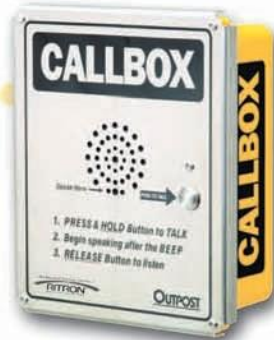

Keeping People ConnectedSM

MONITOR!

Ritron Jobcom® & Patriot® Brand Wireless Intercom/ Base

RESPOND!

Quick Assist®

COMMUNICATE!

Ritron Jobcom® & Patriot® Brand Display Series Portables

ALERT!

QuickTalk™ Voice Alarm Reporter

and DETECT!
Quick Talk™ vS
Wireless Vehicle
Detection System

PROTECT!

OutPost® Callbox

CONTROL!

GateGuard®

EXTEND!

UHF Liberty™ Extender Repeater